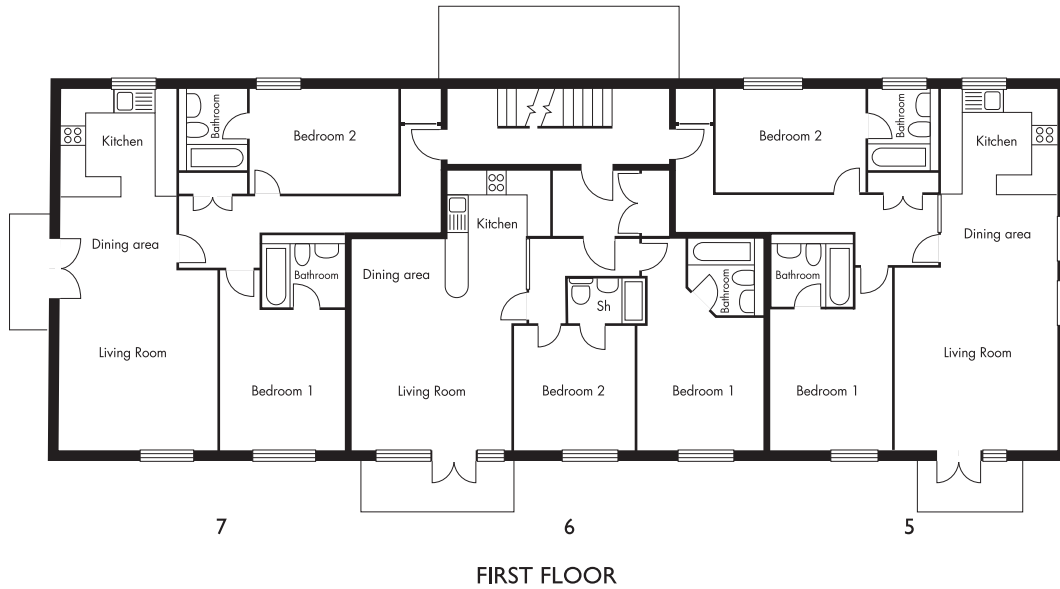

APARTMENT 5 first floor

Living/dining room: 9.79 x 4.01

Bedroom 1: 3.51 x 3.37

Bedroom 2: 3.63 x 2.85

FIRST FLOOR Apartment 5

All enquiries to:
0844 4779 449

HAMPTONS
INTERNATIONAL

The floor plans are for illustrative purposes only and are intended as a general indication. All measurements are taken from inside face of external walls and do not include any openings formed by galleries and stairs or garages.