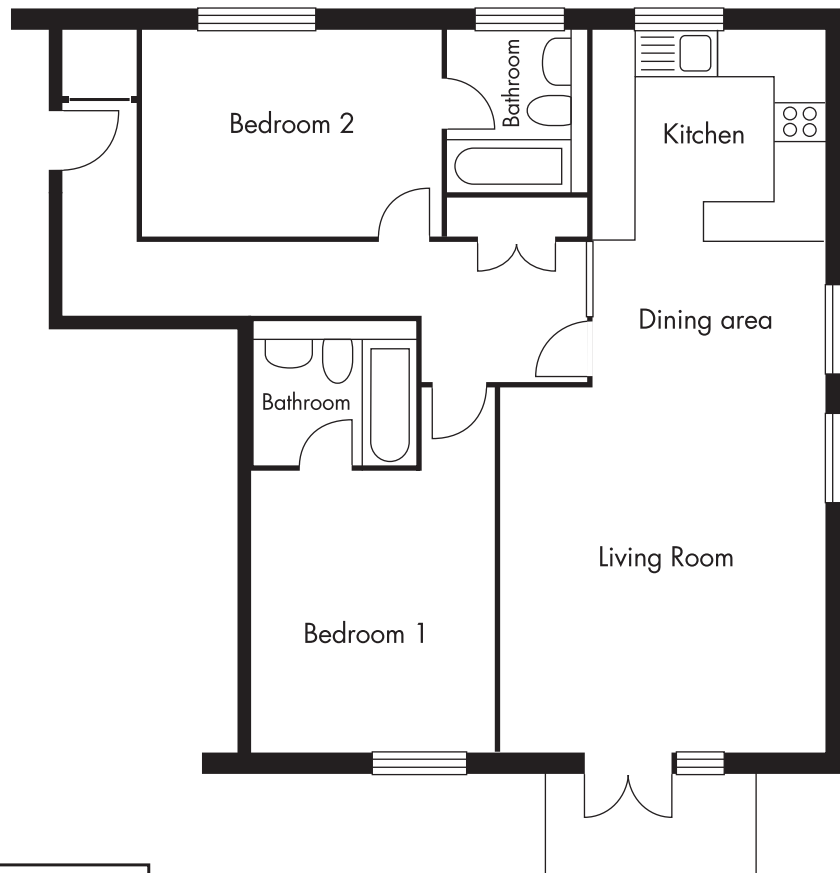

APARTMENT 5 first floor

Living/dining room: 9.79 x 4.01

Bedroom 1: 3.51 x 3.37

Bedroom 2: 3.63 x 2.85

FIRST FLOOR Apartment 5

All enquiries to:
0844 4779 449

HAMPTONS
INTERNATIONAL

The floor plans are for illustrative purposes only and are intended as a general indication. All measurements are taken from inside face of external walls and do not include any openings formed by galleries and stairs or garages.